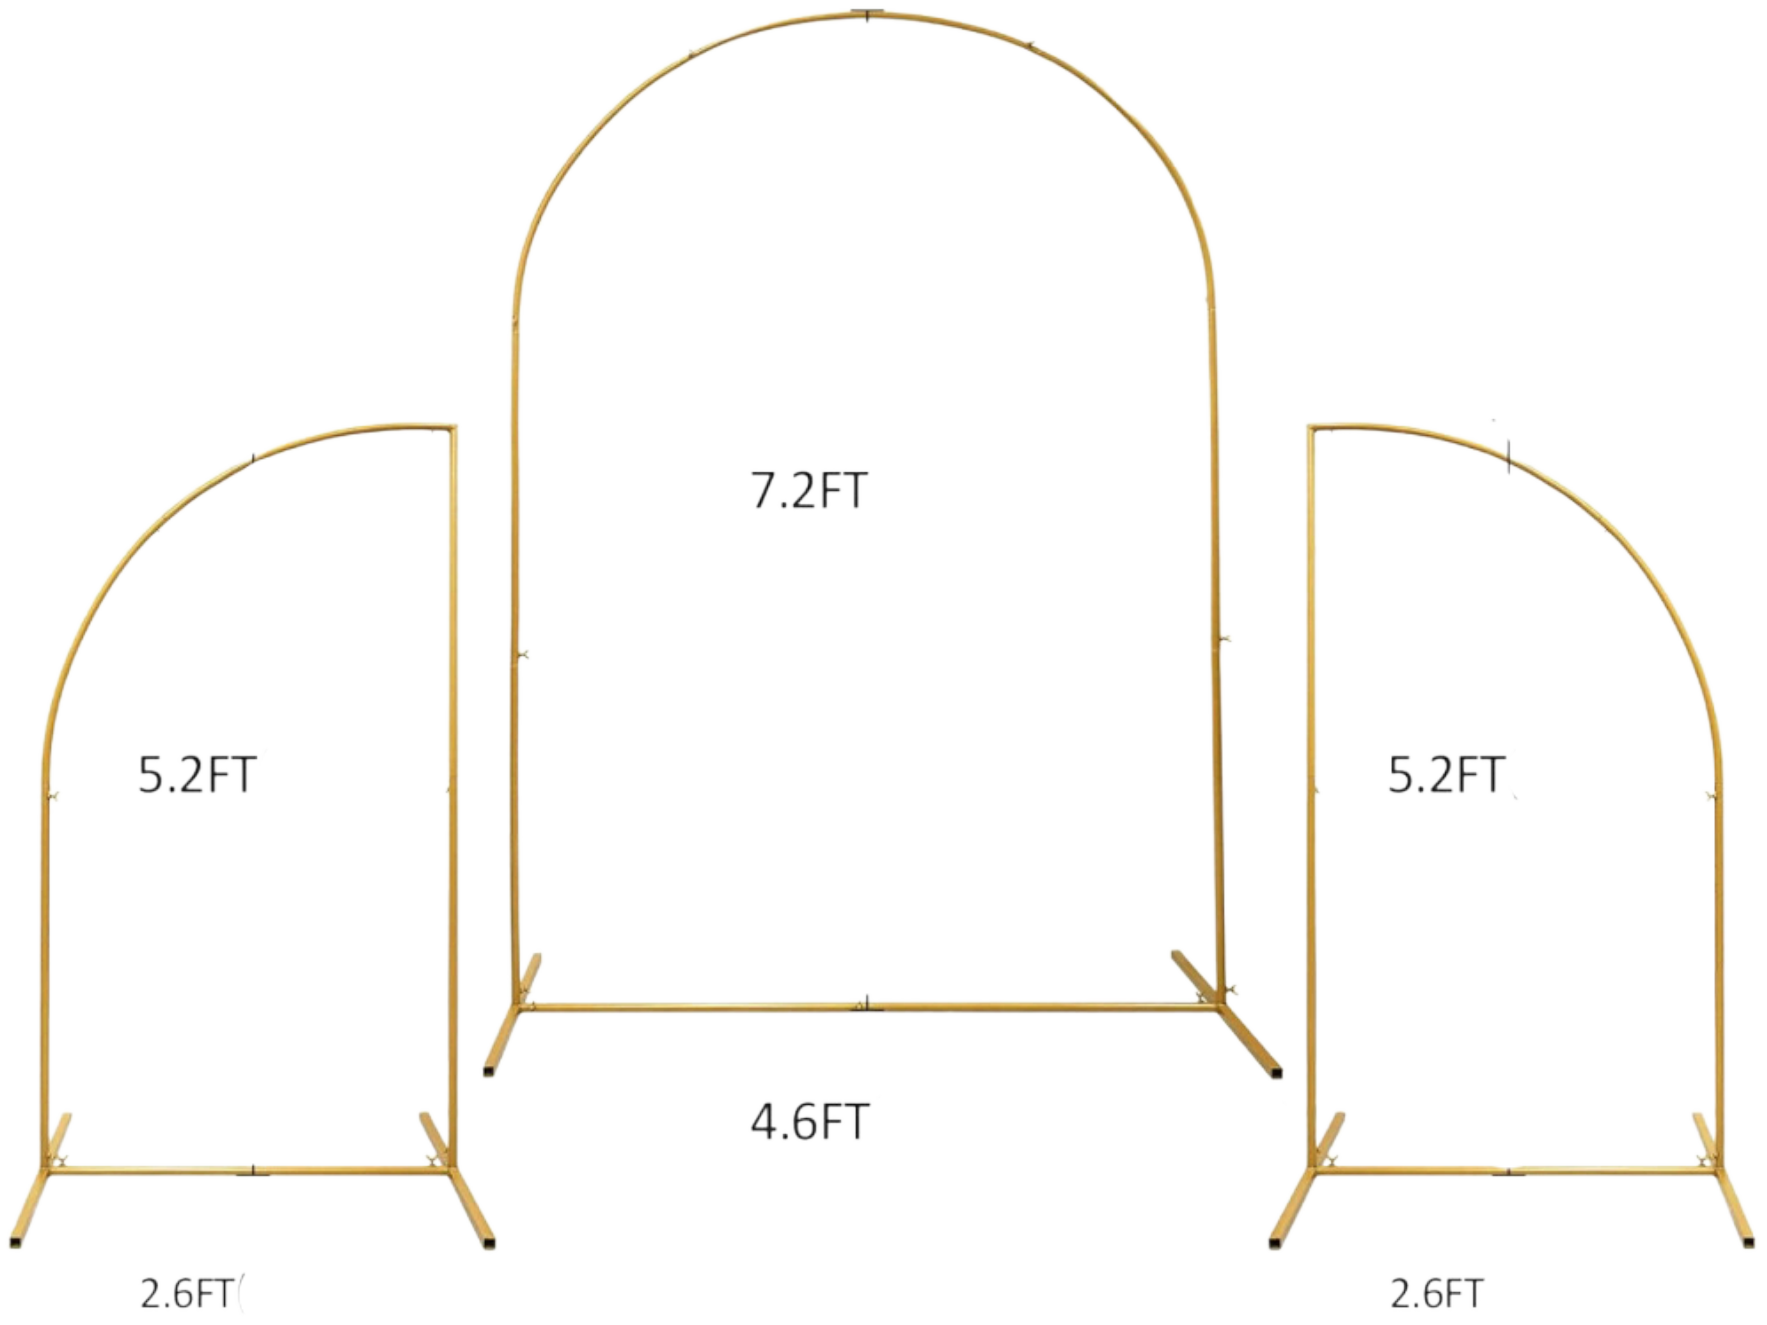

backdrop rentals

Wooden sign
47 in

Adjustable columns
6.6 ft