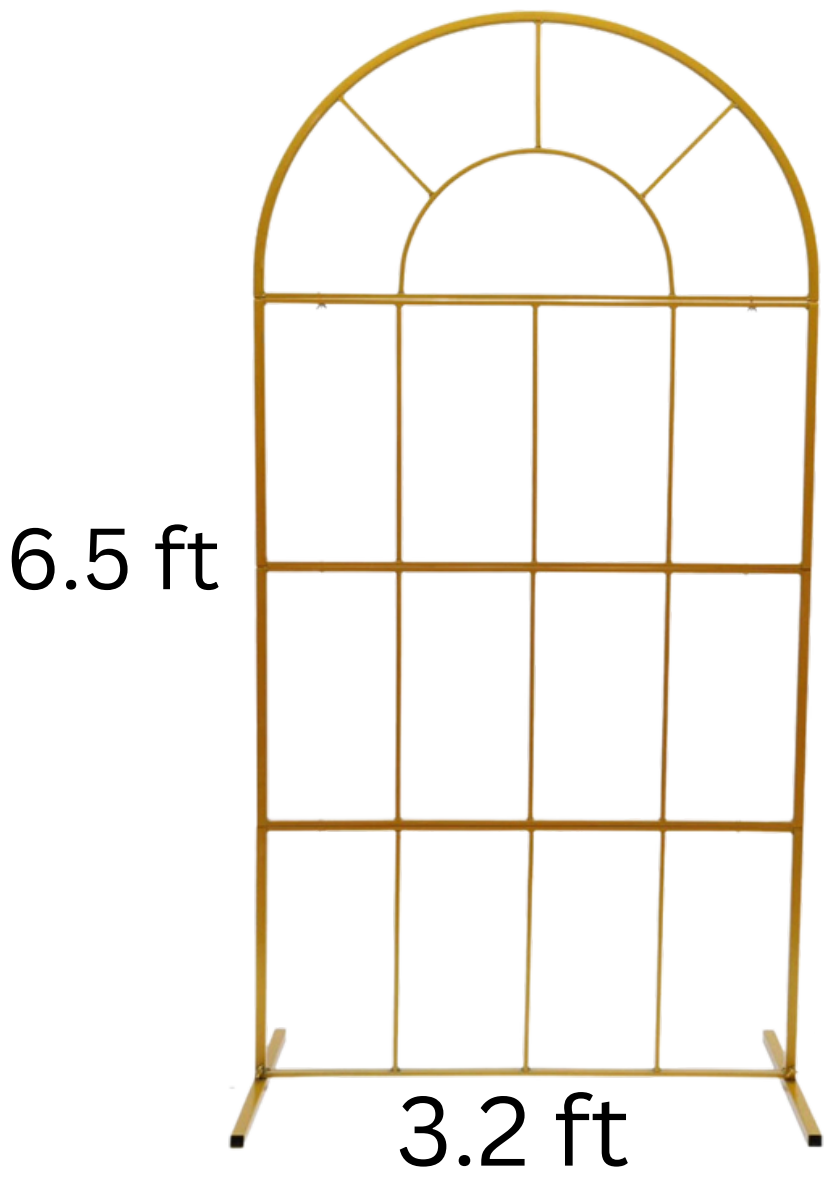

backdrop rentals

Wooden sign
47 in

Adjustable columns
6.6 ft